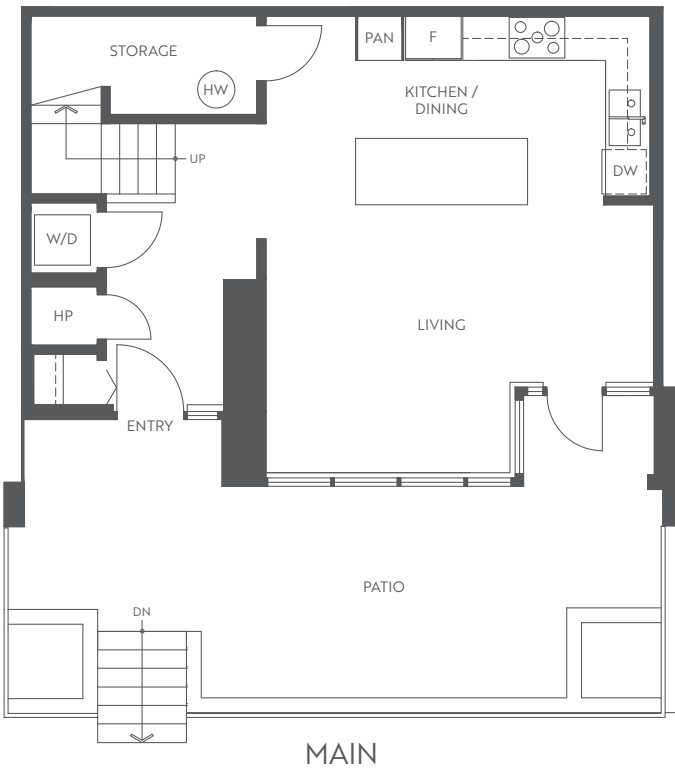

# Sophora

AT THE PARK

A

2 Bedroom, 2 Bathroom  
Approximately 782 Sq. Ft.

LEVELS 10 TO 39  
DECK SIZE VARIES BY LEVEL

The developer reserves the right to make modifications or substitutions should they be necessary. Any measurements provided are approximate only. The quality residences at Sophora are built by Polygon Sophora Tower Ltd. 10/22/18

# Sophora

AT THE PARK

**B**

2 Bedroom, 2 Bathroom  
Approximately 861 Sq.Ft.

ODD NUMBER LEVELS  
↓

LEVELS 10 TO 39  
DECK SIZE VARIES BY LEVEL

The developer reserves the right to make modifications or substitutions should they be necessary. Any measurements provided are approximate only. The quality residences at Sophora are built by Polygon Sophora Tower Ltd. 10/22/18

# Sophora

AT THE PARK

C

3 Bedroom, 2 Bathroom  
Approximately 1,090 Sq. Ft.

LEVELS 10 TO 39  
DECK SIZE VARIES BY LEVEL

The developer reserves the right to make modifications or substitutions should they be necessary. Any measurements provided are approximate only. The quality residences at Sophora are built by Polygon Sophora Tower Ltd. 10/22/18

## CH 3

2 Bedroom, 2 Bathroom  
Approximately 1,253 Sq. Ft.

HEFFLEY CRESCENT LEVEL 1

The developer reserves the right to make modifications or substitutions should they be necessary. Any measurements provided are approximate only. The quality residences at Sophora are built by Polygon Sophora Tower Ltd. 03/06/19