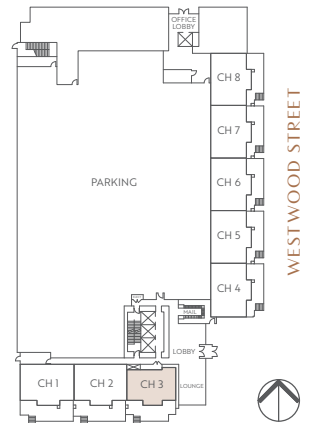

Sophora

AT THE PARK

CH 3

2 Bedroom, 2 Bathroom
Approximately 1,253 Sq. Ft.

HEFFLEY CRESCENT LEVEL 1

The developer reserves the right to make modifications or substitutions should they be necessary. Any measurements provided are approximate only. The quality residences at Sophora are built by Polygon Sophora Tower Ltd. 03/06/19