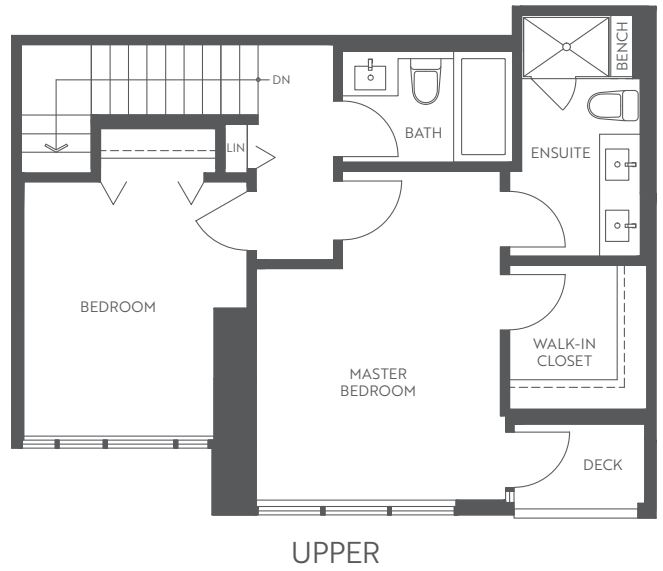

Sophora

AT THE PARK

CH 3

2 Bedroom, 2 Bathroom
Approximately 1,253 Sq. Ft.

HEFFLEY CRESCENT LEVEL 1

The developer reserves the right to make modifications or substitutions should they be necessary. Any measurements provided are approximate only. The quality residences at Sophora are built by Polygon Sophora Tower Ltd. 03/06/19