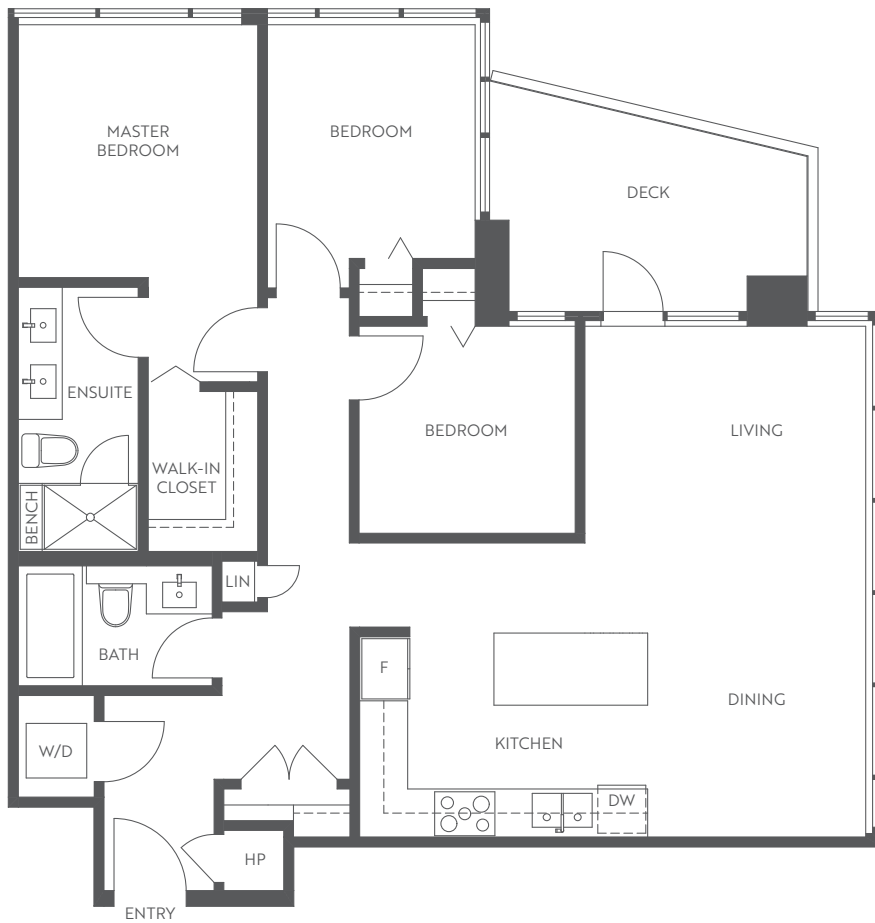

# Sophora

AT THE PARK

A

2 Bedroom, 2 Bathroom  
Approximately 782 Sq. Ft.

LEVELS 10 TO 39  
DECK SIZE VARIES BY LEVEL

The developer reserves the right to make modifications or substitutions should they be necessary. Any measurements provided are approximate only. The quality residences at Sophora are built by Polygon Sophora Tower Ltd. 10/22/18

# Sophora

AT THE PARK

**B**

2 Bedroom, 2 Bathroom  
Approximately 861 Sq.Ft.

ODD NUMBER LEVELS  
↓

LEVELS 10 TO 39  
DECK SIZE VARIES BY LEVEL

The developer reserves the right to make modifications or substitutions should they be necessary. Any measurements provided are approximate only. The quality residences at Sophora are built by Polygon Sophora Tower Ltd. 10/22/18

# Sophora

AT THE PARK

C

3 Bedroom, 2 Bathroom  
Approximately 1,090 Sq. Ft.

LEVELS 10 TO 39  
DECK SIZE VARIES BY LEVEL

The developer reserves the right to make modifications or substitutions should they be necessary. Any measurements provided are approximate only. The quality residences at Sophora are built by Polygon Sophora Tower Ltd. 10/22/18