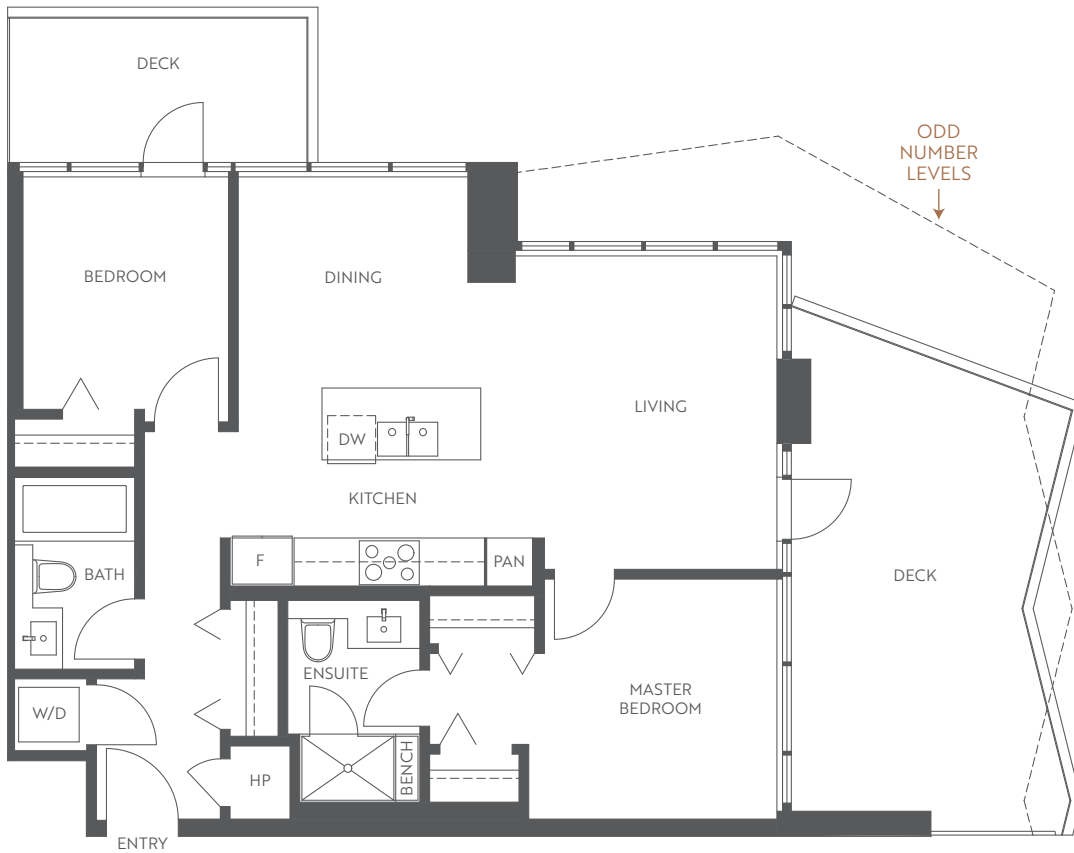

# Sophora

AT THE PARK

A

2 Bedroom, 2 Bathroom  
Approximately 782 Sq. Ft.

LEVELS 10 TO 39  
DECK SIZE VARIES BY LEVEL

The developer reserves the right to make modifications or substitutions should they be necessary. Any measurements provided are approximate only. The quality residences at Sophora are built by Polygon Sophora Tower Ltd. 10/22/18

# Sophora

AT THE PARK

**B**

2 Bedroom, 2 Bathroom  
Approximately 861 Sq.Ft.

ODD NUMBER LEVELS  
↓

LEVELS 10 TO 39  
DECK SIZE VARIES BY LEVEL

The developer reserves the right to make modifications or substitutions should they be necessary. Any measurements provided are approximate only. The quality residences at Sophora are built by Polygon Sophora Tower Ltd. 10/22/18

# Sophora

AT THE PARK

C

3 Bedroom, 2 Bathroom  
Approximately 1,090 Sq. Ft.

LEVELS 10 TO 39  
DECK SIZE VARIES BY LEVEL

The developer reserves the right to make modifications or substitutions should they be necessary. Any measurements provided are approximate only. The quality residences at Sophora are built by Polygon Sophora Tower Ltd. 10/22/18